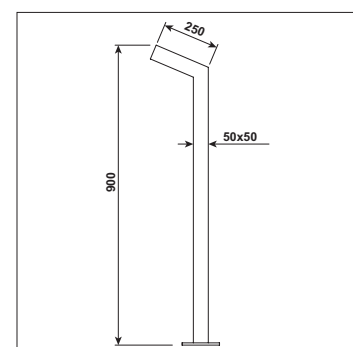

POLA 50 MINI

Mounting:	Ground mounting
Body material:	Aluminium
Colour:	Standard anthracite grey RAL 7016, other RAL colours on request
Lumen output:	Standard up to 2000 lm, any other on request
LED module:	Signify (Philips), Tridonic or equivalent SMD LED module
Colour temperature:	3000/4000K, other on request
Colour Rendering:	CRI>80 in standard, other on request
Driver:	EVG on-off, DALI, other on request
Wireless control:	N/A
Daylight/Occupancy sensor:	N/A
Emergency unit:	N/A
Operating temperature range:	-30°C ... +45°C
IP Class:	IP65 in standard
Power:	220-240V 50/60Hz
Lighting direction:	Direct lighting
Light distribution:	Symmetric
Optics:	N/A
Beam angle:	Please refer to our LDT database
Diffuser:	PMMA acrylic
Warranty:	5 Years standard warranty

POLA 50 MINI ground mounted luminaire

All current index numbers, lumen outputs, power consumption and many other technical information are available in our 2024 pricelist.

Basic dimensions